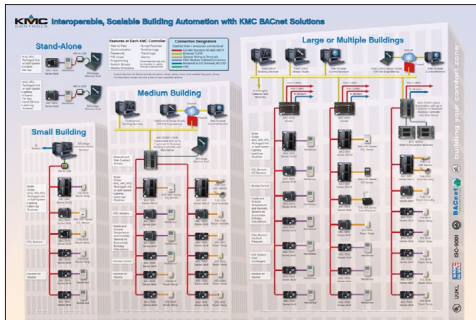

** (NOTE: 8-page SB-008 consolidates information about all the BACnet products. It replaced SB-044, and other, older, product-specific brochures are being phased out as their inventory runs out.)

SB-045 Interoperable, Scalable Building Automation with KMC BACnet Solutions POSTER