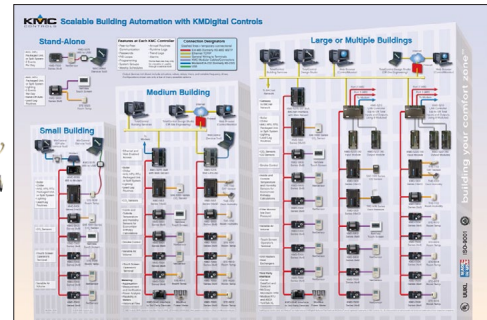

SB-043 Scalable Building Automation with KMDigital Controls POSTER

Miscellaneous